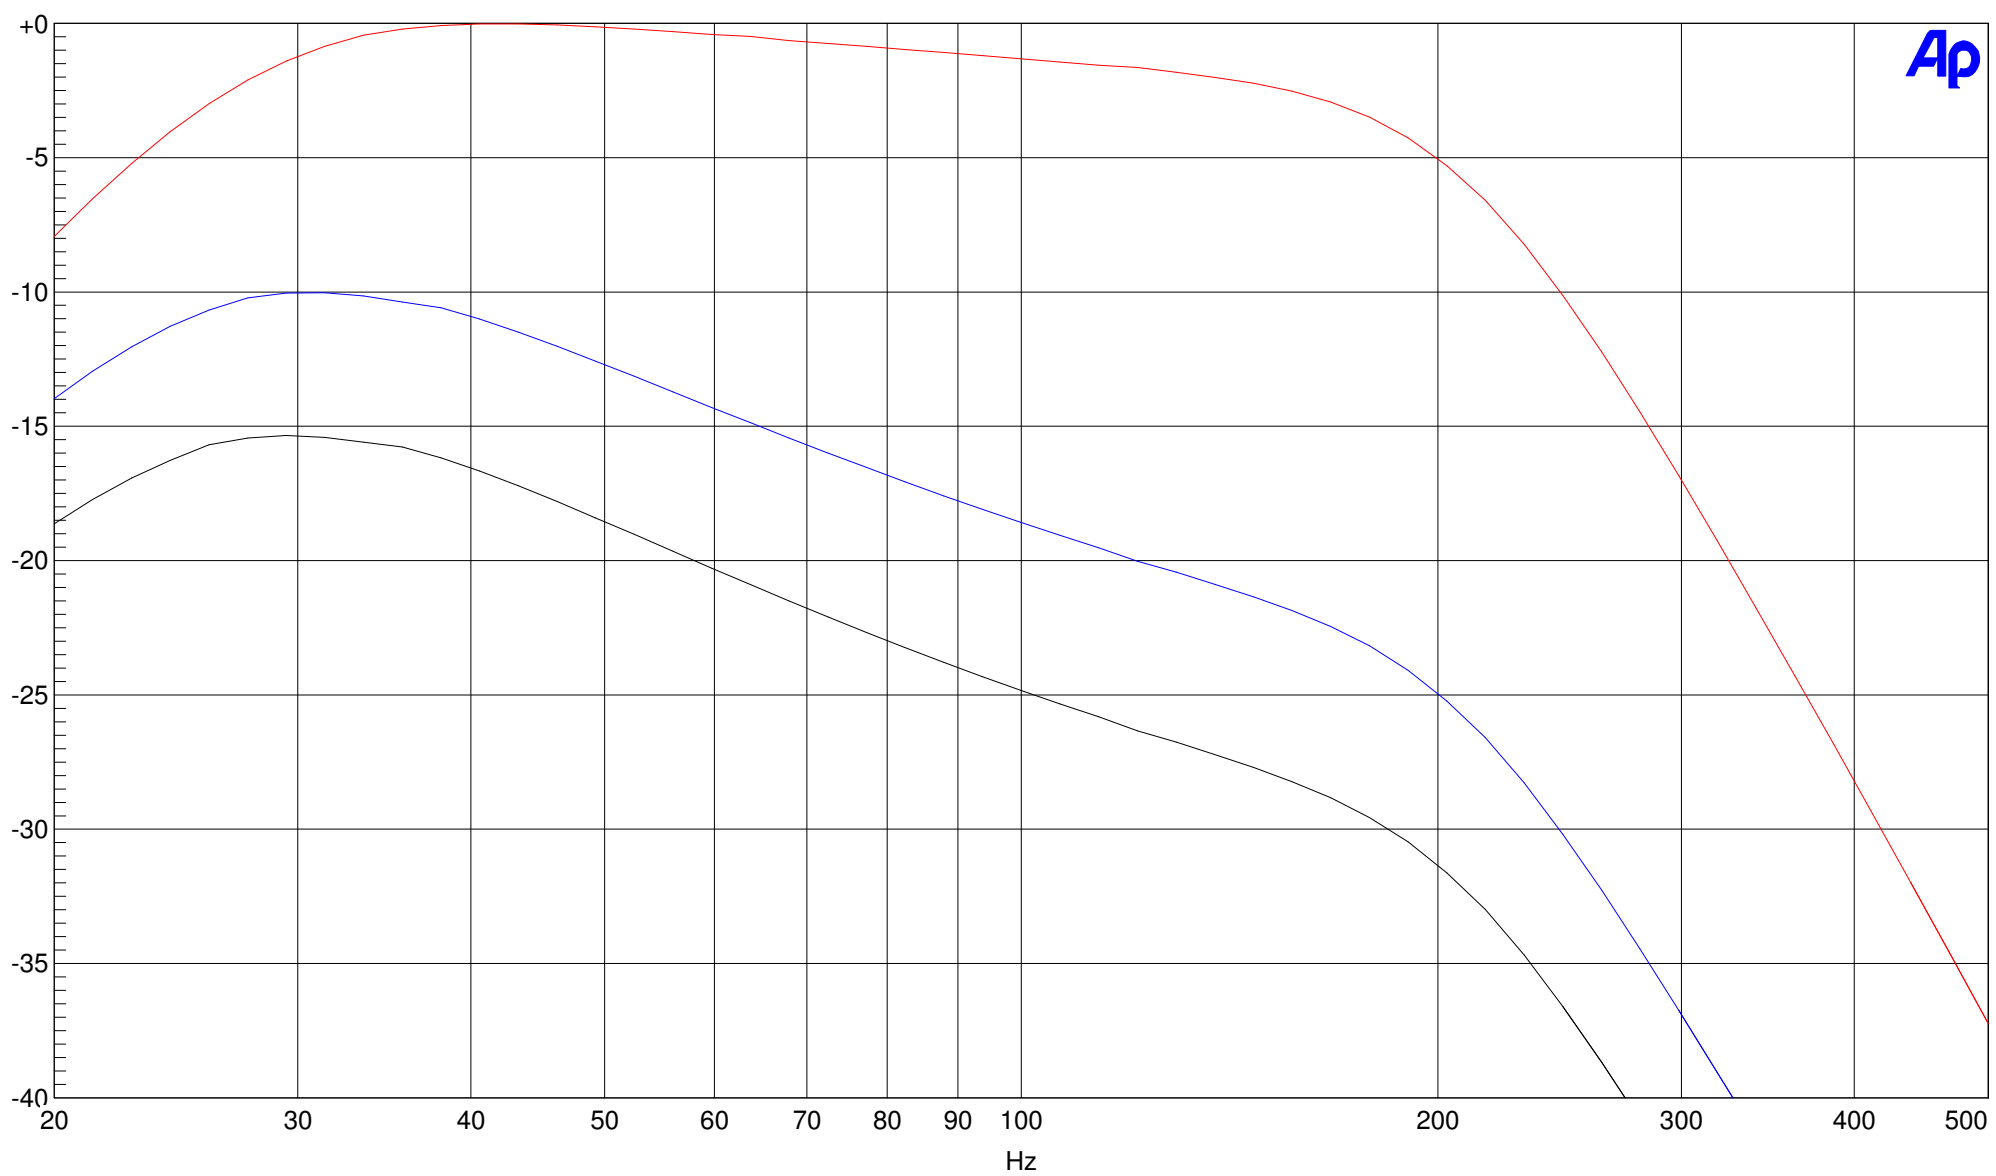

d
B
r
A

| Sweep | Trace | Color | Line Style | Thick | Data | Axis | Comment |
|-------|-------|-------|------------|-------|-----------|------|--------------------|
| 1 | 1 | Red | Solid | 1 | Anlr.Ampl | Left | VR603 full CCW |
| 2 | 1 | Blue | Solid | 1 | Anlr.Ampl | Left | VR603 mid position |
| 3 | 1 | Black | Solid | 1 | Anlr.Ampl | Left | VR603 full CW |

Foster WF-100k frequency response with VR603 at three different positions.
LP control at max settings.